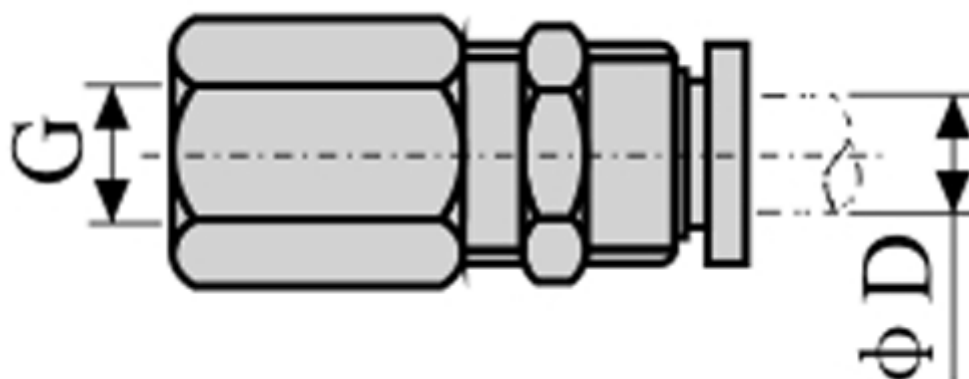

# Data Sheet

Article number: 58EPMF603

Description: Fitting EPMF603 bulkhead female connector  
thread 3/8", tube diameter 6

## Measures

---

D = 6  
Thread = 3/8"